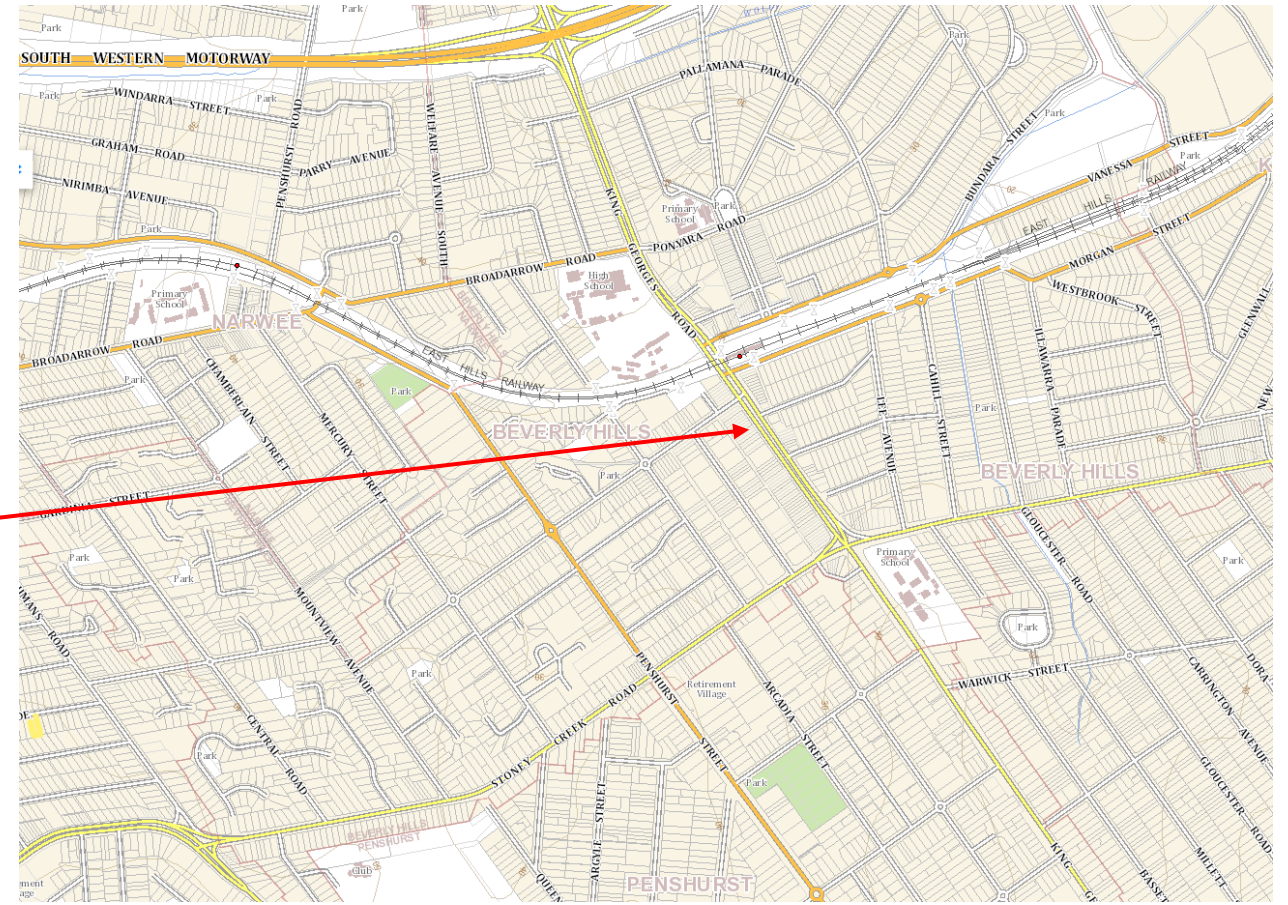

Site location and context

(Source: Georges River LEP 2021 Land Application Map Sheet LAP_001)

(Source: Extract from South District Plan 2018)

Site location and context

(Source: Nearmap May 2023)

(Source: NSW Planning Portal Spatial Viewer August 2023)