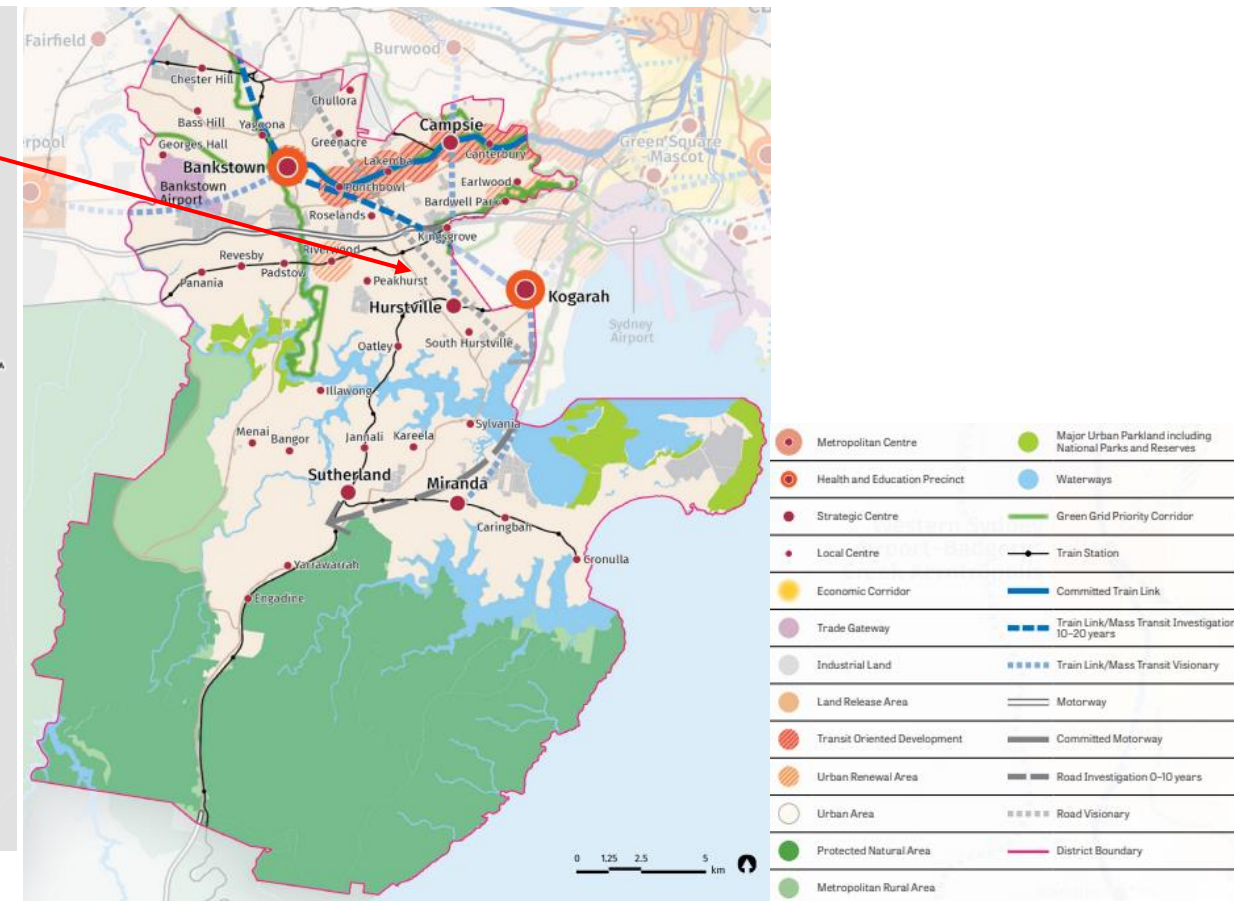

Site location and context

(Source: Georges River LEP 2021 Land Application Map Sheet LAP_001)

(Source: Extract from South District Plan 2018)

Site location and context

(Source: Nearmap May 2023)

(Source: NSW Planning Portal Spatial Viewer August 2023)