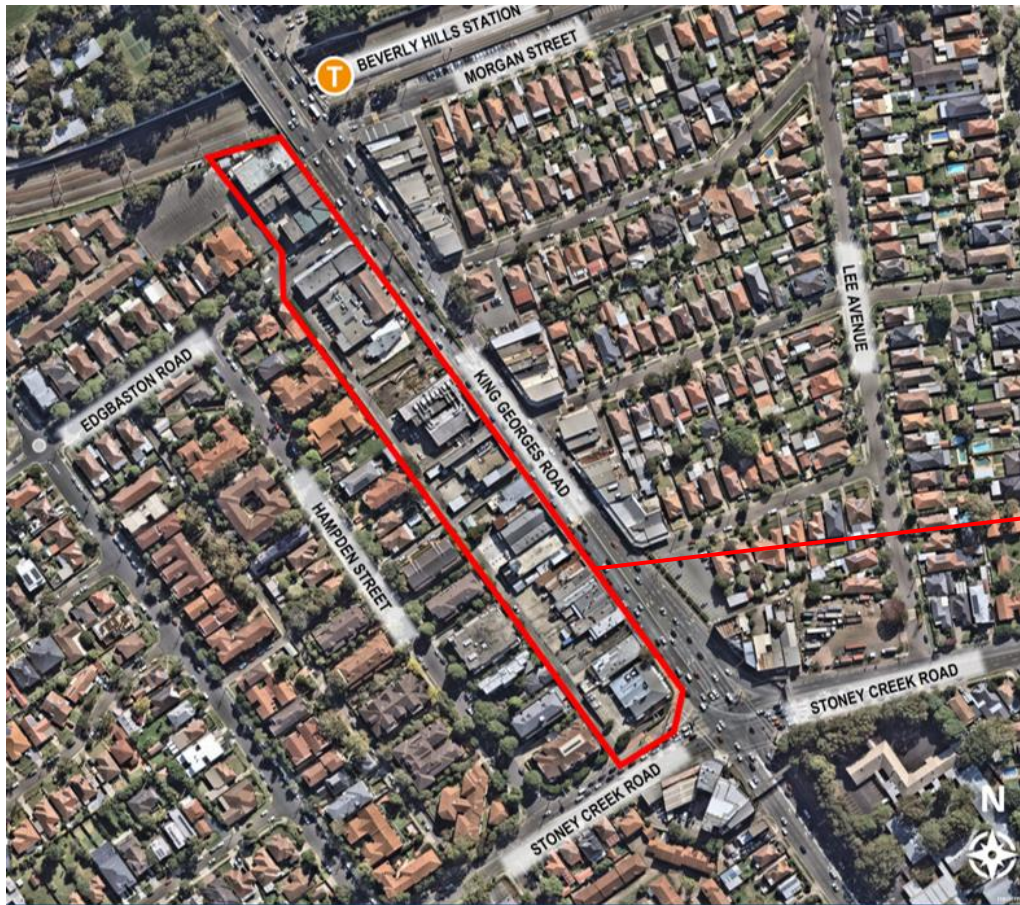

Site location and context

(Source: Georges River LEP 2021 Land Application Map Sheet LAP_001)

(Source: Extract from South District Plan 2018)

Site location and context

(Source: Nearmap May 2023)

(Source: NSW Planning Portal Spatial Viewer August 2023)